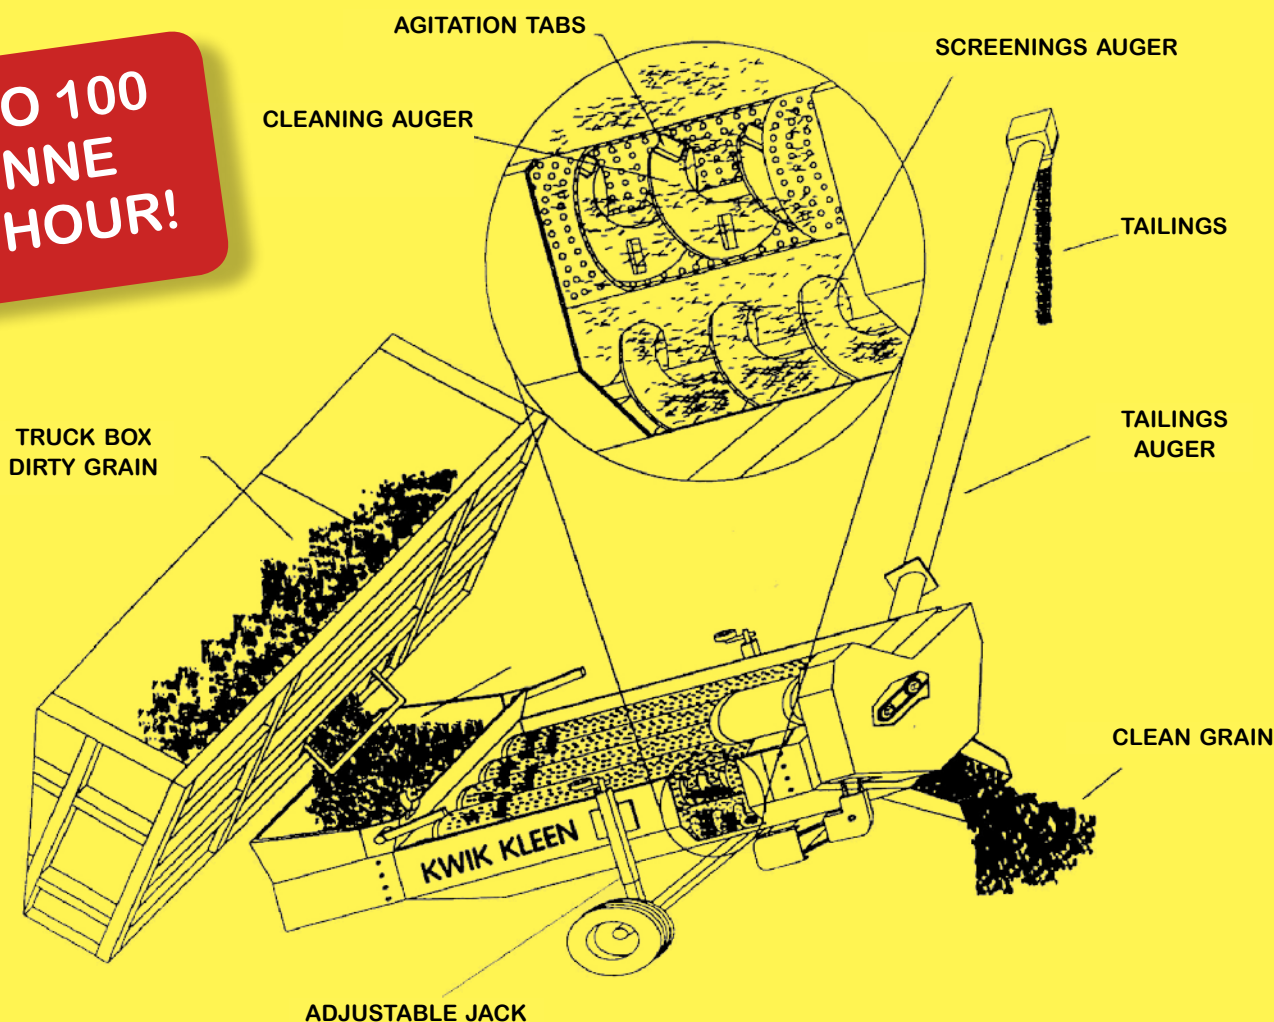

Are screenings a problem for you?
Do they cost you money at harvest?

KWIK KLEEN GRAIN CLEANER

UP TO 100
TONNE
PER HOUR!

The Kwik Kleen Grain Cleaner:

- Is a fast, effective and inexpensive way of maximising returns to the grower.
- Can be used for cleaning & sizing certain grains. Eg: wheat, barley, chick peas, etc.
- Is portable and compact, but large enough to keep up with most farming operations.

Model 572

Cleans up to 70 tonne/hour
 Weight of machine 430kg (approx)
 Length 2.7m (9ft)
 Width 1.45m (4ft 10")

RRP
 \$
 (GST EX)

Model 772

Cleans up to 100 tonne/hour
 Weight of machine 520kg (approx)
 Length 2.7m (9ft)
 Width 1.8m (6ft)

RRP
 \$
 (GST EX)

- Majority of cleaning done by sides and tops of tubes
- Electric or hydraulic drive option
- Variable speed control & grain-feed adjustment
- Removable transport hitch
- Collapsible screenings auger for transport & storage
- Spring loaded hopper

hopper & end plate removed to change screens

SCREEN SIZES

More than 20 screen sizes available.

Cleaning & sizing grain from canola to corn and large chick peas.

patented agitation tabbed auger for 360° cleaning